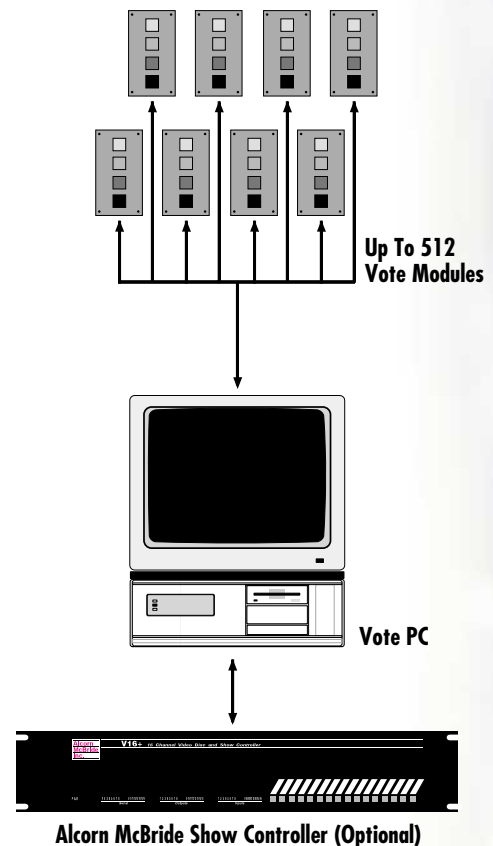

Audience Polling System

SmartVote SPECIFICATIONS

1. **Size:** 3.5" x 7" x 2.5" (in standard enclosure)
   3" x 5.75" (PCB alone)
2. **Weight:** 16 ounces (in standard enclosure)
   2 ounces (PCB alone)
3. **Power:** 7 to 12 VDC, 5W maximum
4. **Environment:** 0 to 38 C (32 to 100 F),
   0-90% relative humidity, non-condensing
   Free air circulation
5. **Top Panel:** 4 or 8 lighted arcade-quality pushbuttons
6. **Connections:** 4 pin Phoenix-type screw connector for power, ground, data.
   32 pin header for up to 8 lighted pushbuttons
   14 pin header for backlit LCD display
7. **Documentation:** Owner's Manual
   Sample configurations on diskette

Applications:

Interactive Theatres
Opinion Polling
Game Shows