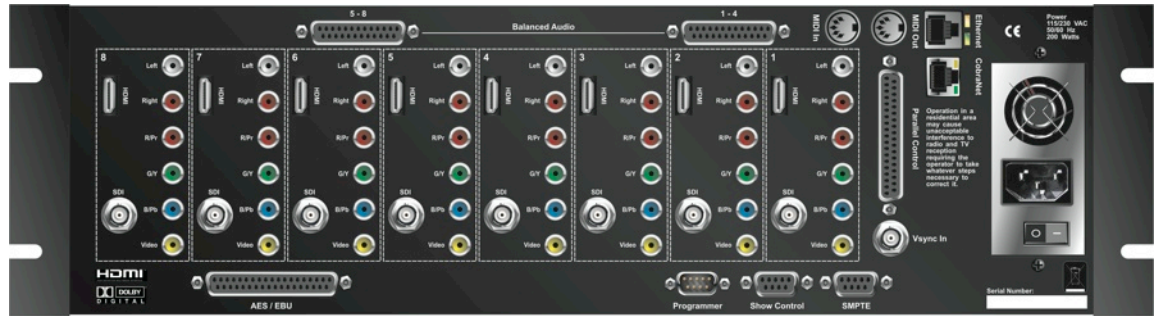

Digital Binloop HD™

8 Channel High Definition Video Player

Specifications

Video

Channels	Uo To 8
Formats	Microsoft VC1 MP@HL (WMV9) & AP@L3 H.264 (MPEG-4 part 10) MP & HP Level 4.1 MPEG-2 MP@HL
Resolutions	1080i, 720p, 480P/576P, 480i/576i
Digital Video	HDMI HD-SDI (SMPTE-292M) with embedded audio
Analog Video	CVBS Standard Definition Monitor Output Simultaneous SD & HD Display Output YPbPr or RGB

Audio

Formats*	WMA-9, WMA-9 PRO, MPEG-1 Layer I/II, MPEG-2 Layer II MPEG-2 AAC, MPEG-4 AAC LC2-Channel/5.1 Channel MPEG-4 AAC+SBR 2-Channel/5.1 Channel Dolby® Digital EX, Pro Logic® II, and MLP
Channels	2 or 5.1
Dynamic Range	104 dB
Sample Rate	44.1 KHz, 48 KHz
Unbalanced	Standard
Balanced	Standard
Digital Audio	IEC958/IEC1937 (S/PDIF)
Network Audio	CobraNet™ (Option)

Control

Display	VFD, 8 Unit Status LEDs, 8 Reproducer Status LEDs
User Control	Pushbuttons Rotary Encoder with Push to Select, Start/Read SMPTE, Pause SMPTE, Stop, Mute All; Each Reproducer:Start/Stop
Sync In	Blackburst
Serial Inputs	RS-232 @ 9600 N,8,1, MIDI
Network	8 Contact/Voltage Group Triggers 100BT, UDP
Power	Voltage 110-240 Autosense
Wattage	350 W
Compliance	CE, UL, SA
Size	3U Rack Mount 5.25" H x 19" W x 11" D 13.3 cm H x 48 cm W x 28 cm D
Weight	25 lbs, 11Kg
Temperature	32 to 100 F (0 to 35 C) Operating, Free-Flow Ventilation

*Dolby® is a registered trademark of Dolby Laboratories. DTS® is a registered trademark of DTS, Inc. Multi-channel audio formats are multiplexed as part of the audio/video bitstream, and are also output as a digital bitstream that requires an external decoder for conversion to analog signals.

Specifications subject to change without notice.

**Alcorn
McBride
Inc.**

3300 S. Hiawasse Rd.
Building 105
Orlando, FL 32835
Tel (407) 296-5800
Fax (407) 296-5801
info@alcorn.com
www.alcorn.com